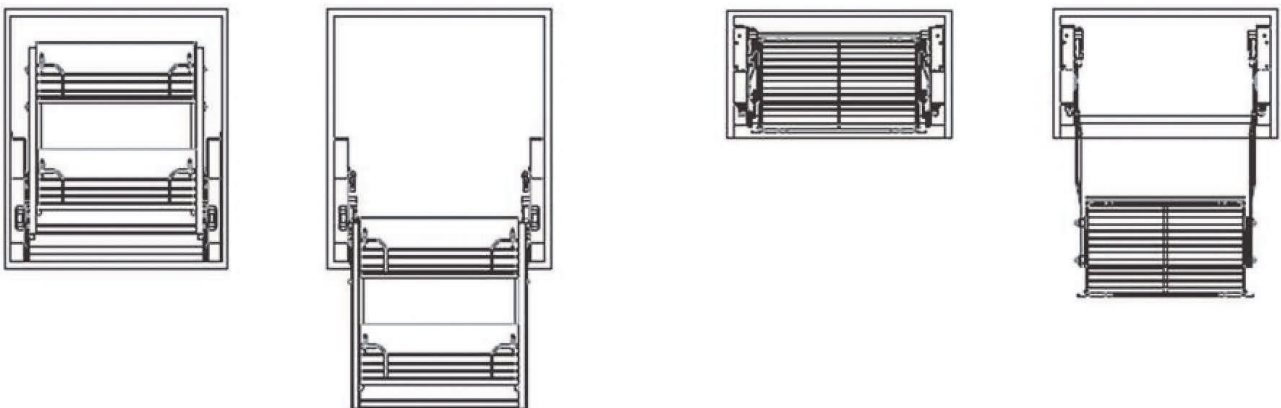

VEROV PULL DOWN SYSTEM

Code	Cabinet width (mm)	Cabinet height (mm)	Width (mm)	Depth (mm)	Height (mm)
V-1003602	600	750	563	270	555
V-1003902	900	750	563	270	555

TECHNICAL ILLUSTRATION

Max load capacity for system: 11kgs.

The button can only be operated when system is closed, which is not allowed to operate when systems moved out.

- 0-5Kgs, both buttons pull out.
- 6-8Kgs, only one button press in.
- 9-11Kgs, both button press in.
- Please refer to the weight or value on the item placed as the reference for load capacity