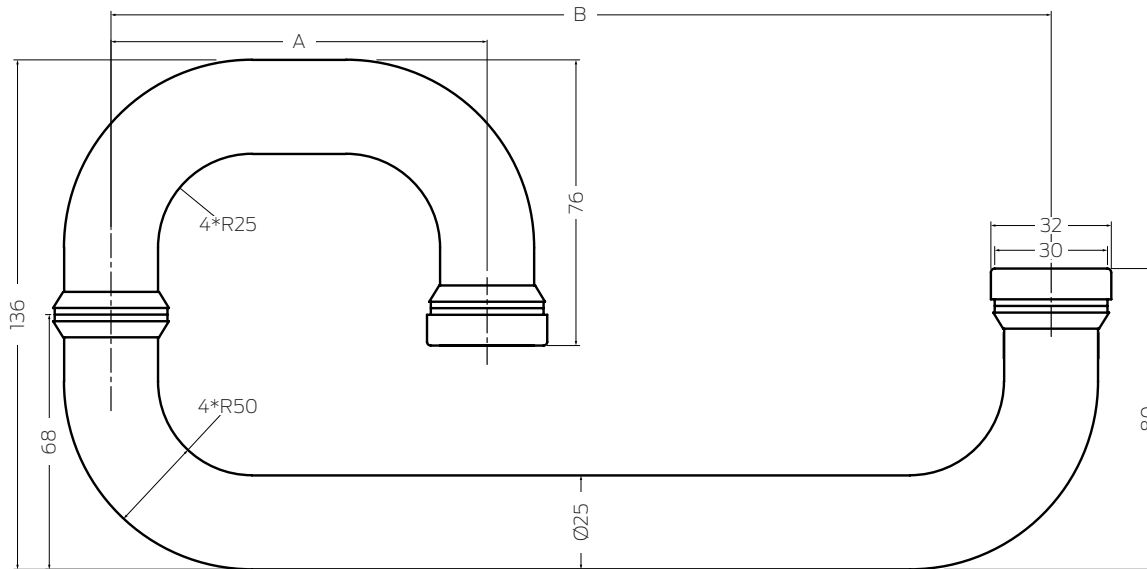

L-Shaped Pull Handles

The CI-LPH L-shaped pull handles are meticulously designed to offer exceptional functionality while maintaining the aesthetic appeal of your shower systems. These handles enhance the overall elegance and visual appeal of your entire shower setup.

The preparation and installation of the CI-LPH L-shaped pull handles are quick and hassle-free, whether you are fitting them on one side or both sides of the shower glass door. They are designed for easy installation, ensuring a smooth process. Additionally, a wide range of sizes and finishes are available to cater to various needs and preferences.

Warranties

Mechanical	International Warranty*
------------	-------------------------

*Please refer to the International Warranty agreement.

Technical specifications

Model	CI-LPH				
Glass Thickness	Up to 8-10mm				
Dimensions (A x B) in mm	200 x 500	200 x 600	200 x 700	300 x 600	300 x 700
Dimensions (Full) in mm	25 x 225 x 525	25 x 225 x 625	25 x 225 x 725	25 x 325 x 625	25 x 325 x 725
Diameter	25mm				
Materials	Stainless Steel				
Finishes	Polished Chrome, Matte Black, Polished Gold, Polished Rose Gold				

Dimensions

All measurements are in mm.

Finishes

Polished Chrome

Matte Black

Polished Gold

Polished Rose Gold

Disclaimer: The finishes depicted in the pictures are for illustrative purposes only and may differ from the actual products. Please note that variations in color, texture, and appearance can occur due to factors such as lighting conditions and individual monitor settings. It is recommended to refer to physical samples or consult with a representative for an accurate representation of the finishes before making a final decision.