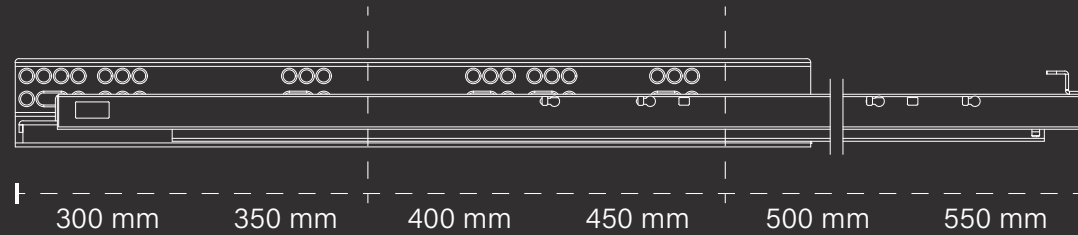

Quality Fittings, Elevated Living

INDOFITTING HEAD OFFICE
Jakarta

Phone: (021) 6508743

WhatsApp: +62 877 6869 3939

Email: Project@Indofitting.com

LuxeGlide Signature Series Undermount Slides

Synchronized Motion

Seamless Motion with Smoother, Anti-Stalling Performance

Solution for Performance

Signature Performance Ensuring Excellent Lateral Stability with Gentle Silent System

Precision Crafted Flexibility

Signature 3D Adjustments Enabling Precise On-Site Refining for Perfect Design